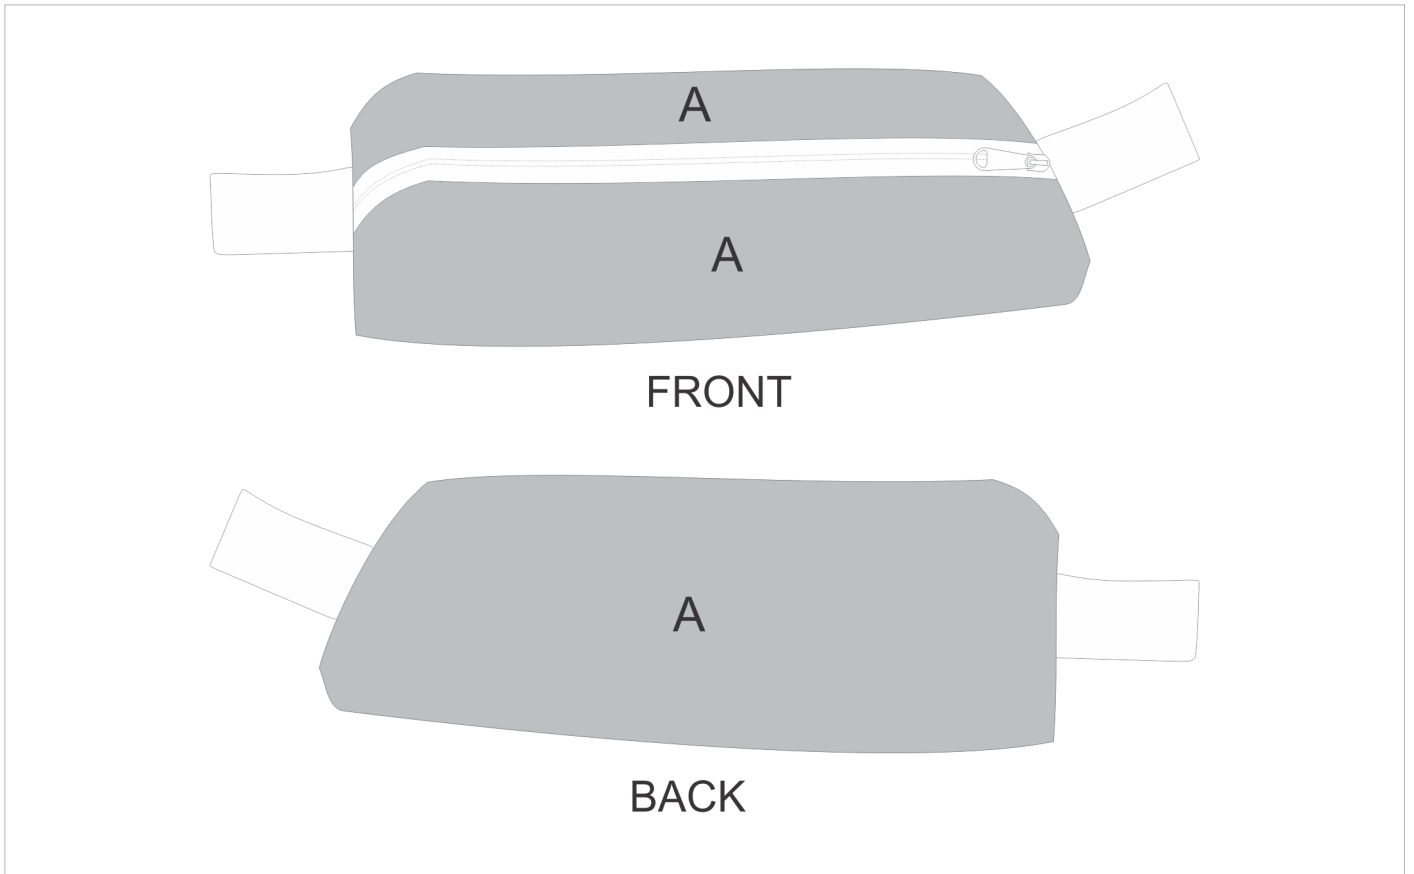

# BC-HP-39-G

## Hoppla Walkie Waist Bag

### Need to know:

- Includes 1-Position Sublimation (setup fees apply)
- **Please Note: We cannot guarantee 100% logo Alignment on all Brandable Panels.**

#### **Position A**

1. Custom Sublimation A (CPSUB-A)  
Full Colour  
Size: 280mm wide x 220mm high